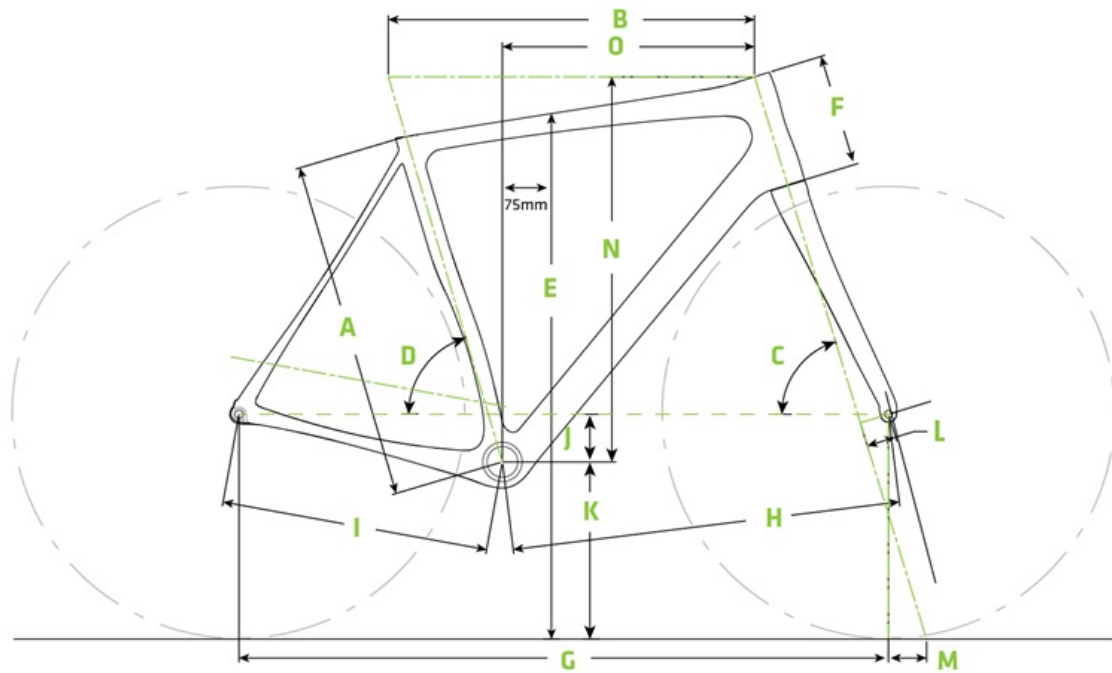

## Synapse Carbon

	44	48	51	54	56	58	61
<b>A SEAT TUBE LENGTH (CM)</b>	37.0	40.7	44.3	48.0	52.0	55.0	59.0
<b>B TOP TUBE HORIZONTAL (CM)</b>	50.5	51.7	53.1	54.7	56.1	57.9	60.4
<b>C HEAD TUBE ANGLE</b>	70.2°	70.8°	71.7°	*	73.0°	73.0°	73.0°
<b>D SEAT TUBE ANGLE</b>	74.7°	74.6°	74.3°	73.9°	73.5°	73.0°	72.5°
<b>E STANDOVER (CM)</b>	68	71.2	74.2	77.3	80.4	83.3	86.8
<b>F HEAD TUBE LENGTH (CM)</b>	10.3	12.2	13.7	16.1	17.3	19.7	22.9
<b>G WHEELBASE (CM)</b>	98.9	99.6	99.4	100.8	99.5	100.9	102.8
<b>H FRONT CENTER (CM)</b>	59.1	59.8	59.6	60.9	59.6	60.9	62.7
<b>I CHAIN STAY LENGTH (CM)</b>	41.0	41.0	41.0	41.0	41.0	41.0	41.0
<b>J BOTTOM BRACKET DROP (CM)</b>	7.5	7.5	7.5	7.3	7.3	7.0	7.0
<b>K BOTTOM BRACKET HEIGHT (CM)</b>	27.0	27.0	27.0	27.2	27.2	27.5	27.5
<b>L FORK RAKE (CM)</b>	6.0	6.0	5.5	5.5	4.5	4.5	4.5
<b>M TRAIL (CM)</b>	6	5.6	5.6	5.6	5.8	5.8	5.8
<b>N STACK (CM)</b>	51	53	55	57	59	61	64
<b>O REACH (CM)</b>	36.5	37.1	37.7	38.2	38.6	39.3	40.2